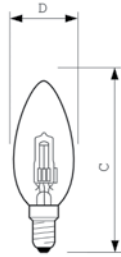

# EcoClassic Candle

New generation halogen-technology lamp to replace the standard GLS candle. Offering the same shape, size, and dimming functions.

Product ID	C	D
Candle	95.5	36

Dimensions in mm

## ECOCLASSIC CANDLE

Commercial Code	Wattage (W)	Cap Base	Voltage	Luminous Flux Lamp (lm)	Average Lifetime (hrs)	Colour Temp (K)	Colour	Carton Qty
C35CL28W240VSES	28	E14	240	370	2000	2800	Clear	70
C35CL28W240VSBC	28	B15	240	370	2000	2800	Clear	70
C35FR28W240VSES	28	E14	240	370	2000	2800	Frosted	70
C35FR28W240VSBC	28	B15	240	370	2000	2800	Frosted	70
C35CL28W240VBC	28	B22	240	370	2000	2800	Clear	70
C35FR28W240VBC	28	B22	240	370	2000	2800	Frosted	70